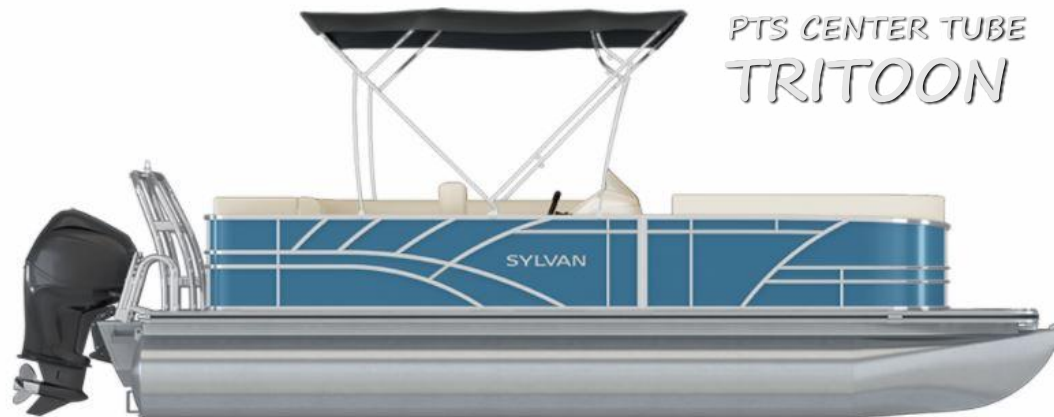

2021 Sylvan Mirage LZ 820

Length: 20'10" Stock #: NB74642
Beam: 8' Engine: Yamaha VF90LA

Installed Factory Options

- PTS Center Tube - Tritoon
- Sea Weave Floor
- High back Helm Chairs
- Playpen Cover
- Gauge Package
- Premium Under Deck Ski Tow
- Jensen Stereo w/Bluetooth and 4 speakers
- Gussi-Verona Steering Wheel
- Rear Boarding Ladder
- Bimini Top
- 25 Inch Tube Upgrade
- Priced with Yamaha VF90LA VMAX HO
- Upgrade to Yamaha VF115LA VMAX HO for \$904
- Add a Roadking trailer for \$2395

\$38,374 Regular Price
-\$5,084 Discounts
\$33,290 SALE PRICE

SYLVAN

YAMAHA